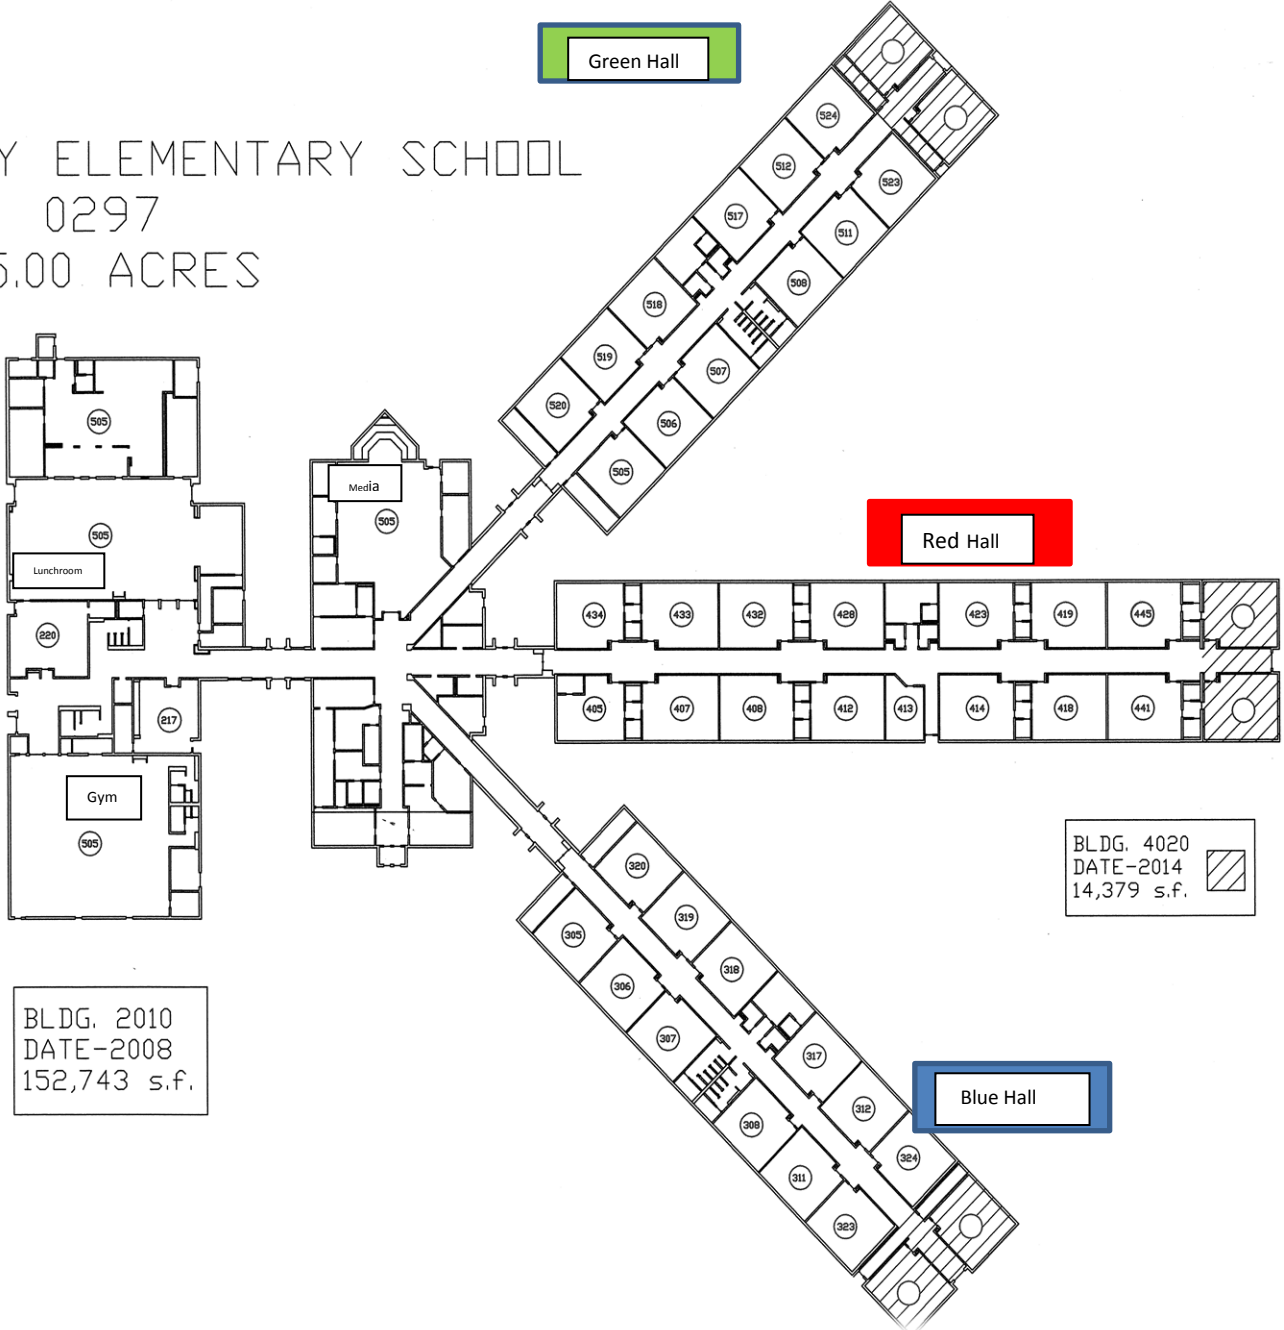

CALLAWAY ELEMENTARY SCHOOL
0297
75.00 ACRES

Green Hall

Red Hall

Blue Hall

BLDG. 2010
DATE-2008
152,743 s.f.

BLDG. 4020
DATE-2014
14,379 s.f.