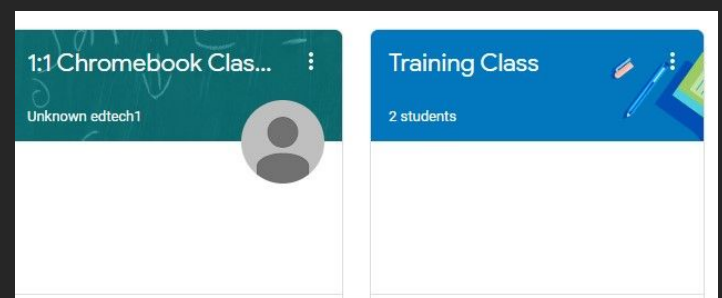

STEP 4

**CLICK ON THE CLASS
YOU WISH TO WORK.**

**CONTACT US AT
INSTRUCTIONALTECHNOLOGY@TROUP.ORG
IF YOU HAVE
ANY QUESTIONS.**