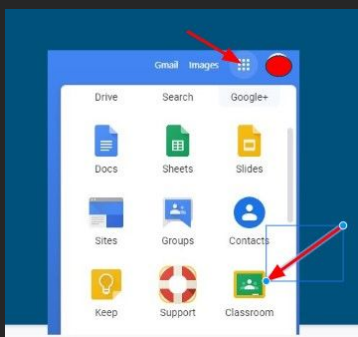

STEP 3

**CLICK ON THE WAFFLE BUTTON
AND THEN THE GOOGLE CLASSROOM
ICON.**